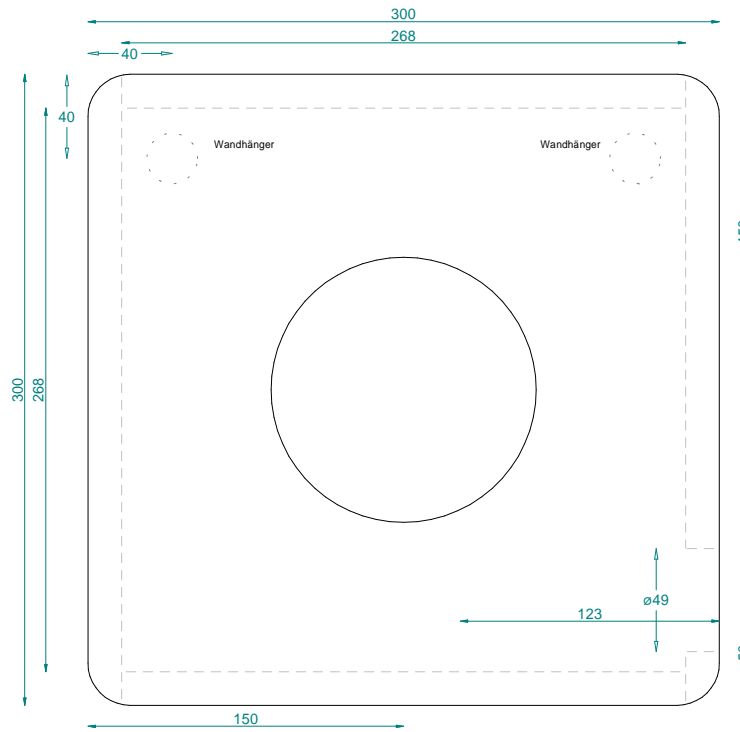

mediWall
 -655
 -1320
 -1337

(c) Niklas Baur, blue planet acoustic

design and development by Thorsten Fischer

www.oaudio.de