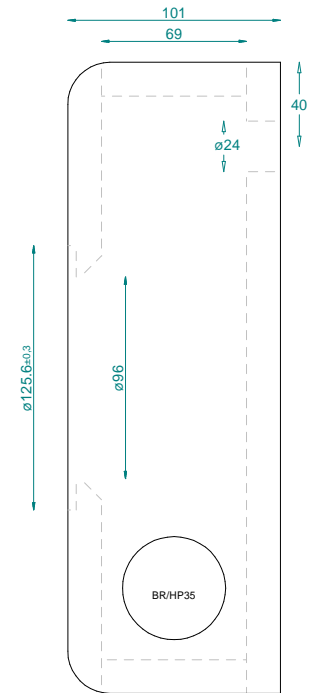

mediWall
 -655
 -1320
 -1337

(c) Niklas Baur, blue planet acoustic

design and development by Thorsten Fischer

www.oaudio.de