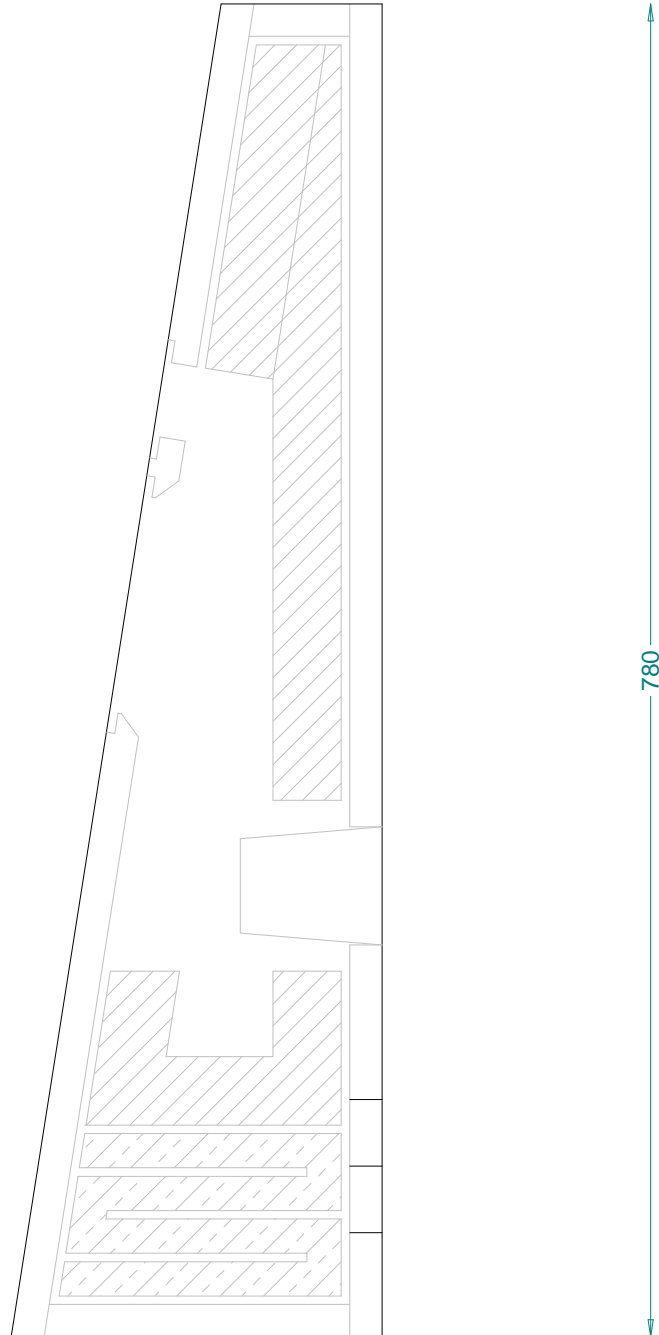

(c)Niklas Baur, blue planet acoustic - www.oaudio.de

Luna Long

OA MW-135C

OA AMT60.1