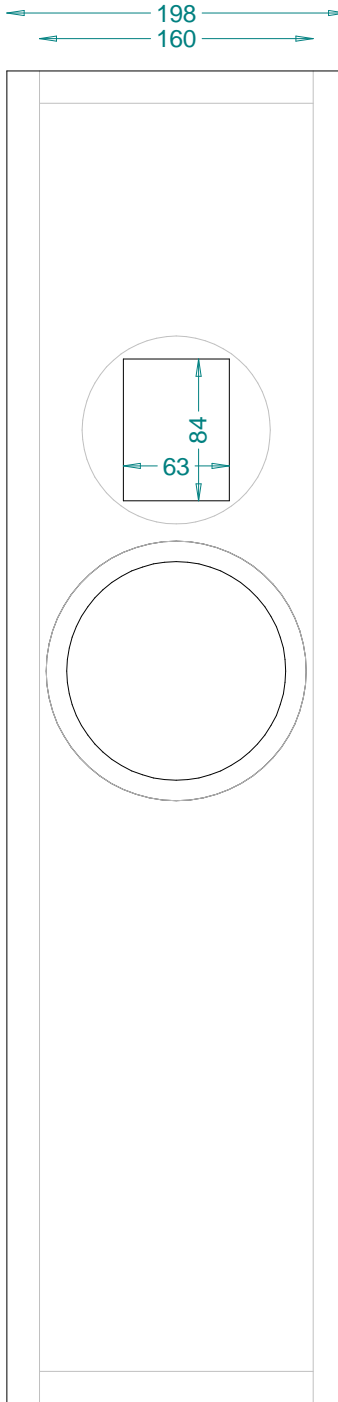

(c)Niklas Baur, blue planet acoustic - www.oaudio.de

Luna Long

OA MW-135C

OA AMT60.1