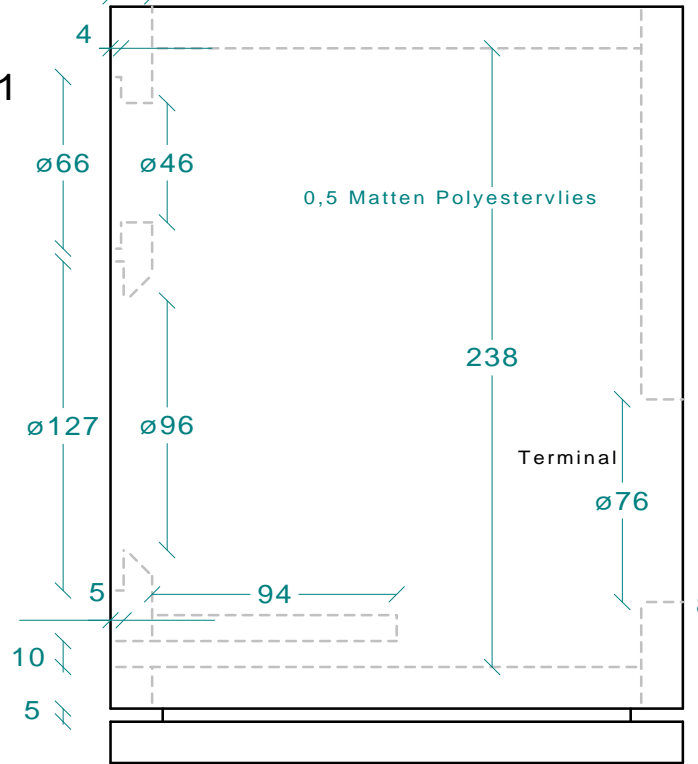

www.oaudio.de

CerAl-4.1

16mm Material
MDF

Design by Thorsten Fischer

0,5 Matten Polyestervlies

Terminal

(c)Niklas Baur, blue planet acoustic