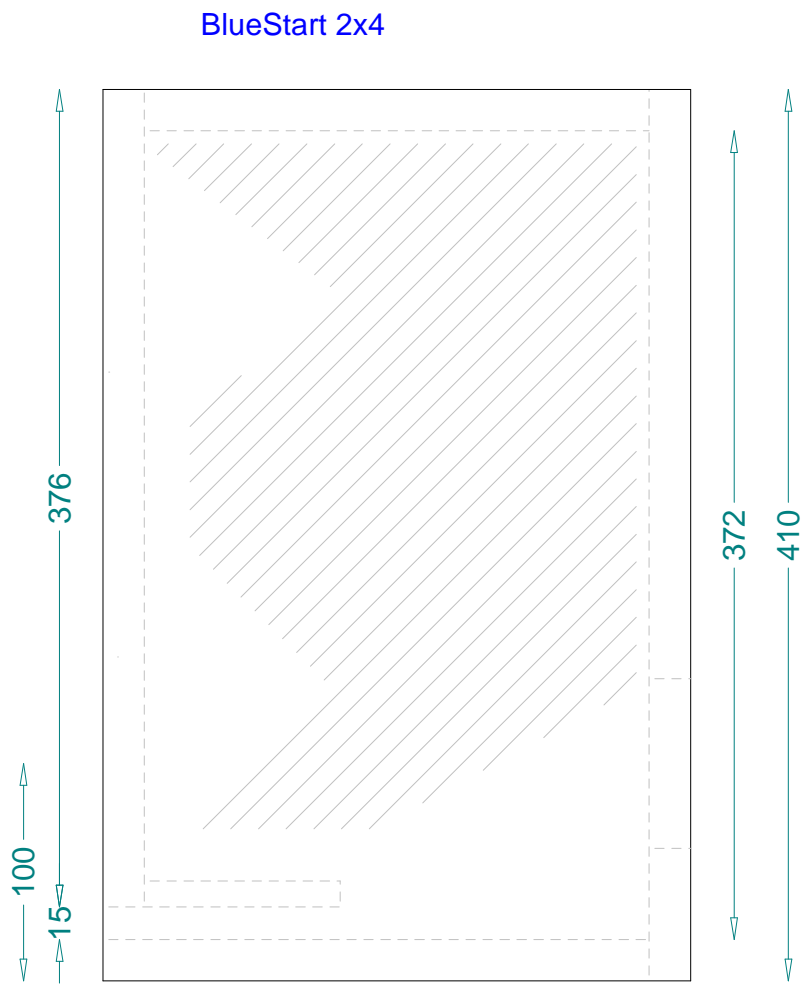

OA T25H

TB W4-655

BlueStart 2x4

(c) Niklas Baur, blue planet acoustic