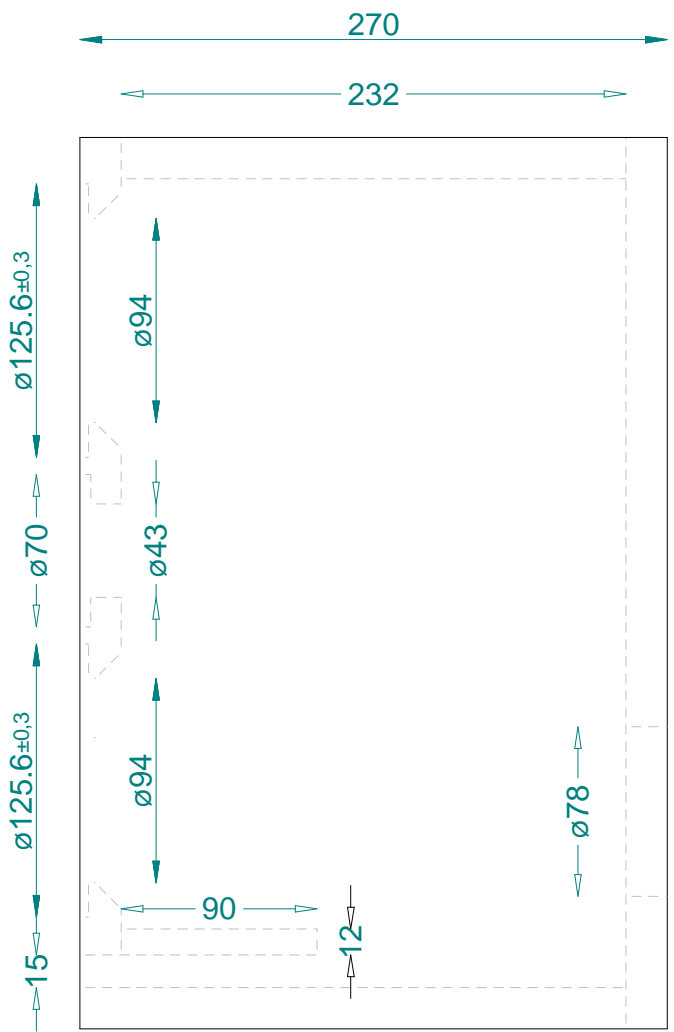

OA T25H

TB W4-655

BlueStart 2x4

(c) Niklas Baur, blue planet acoustic