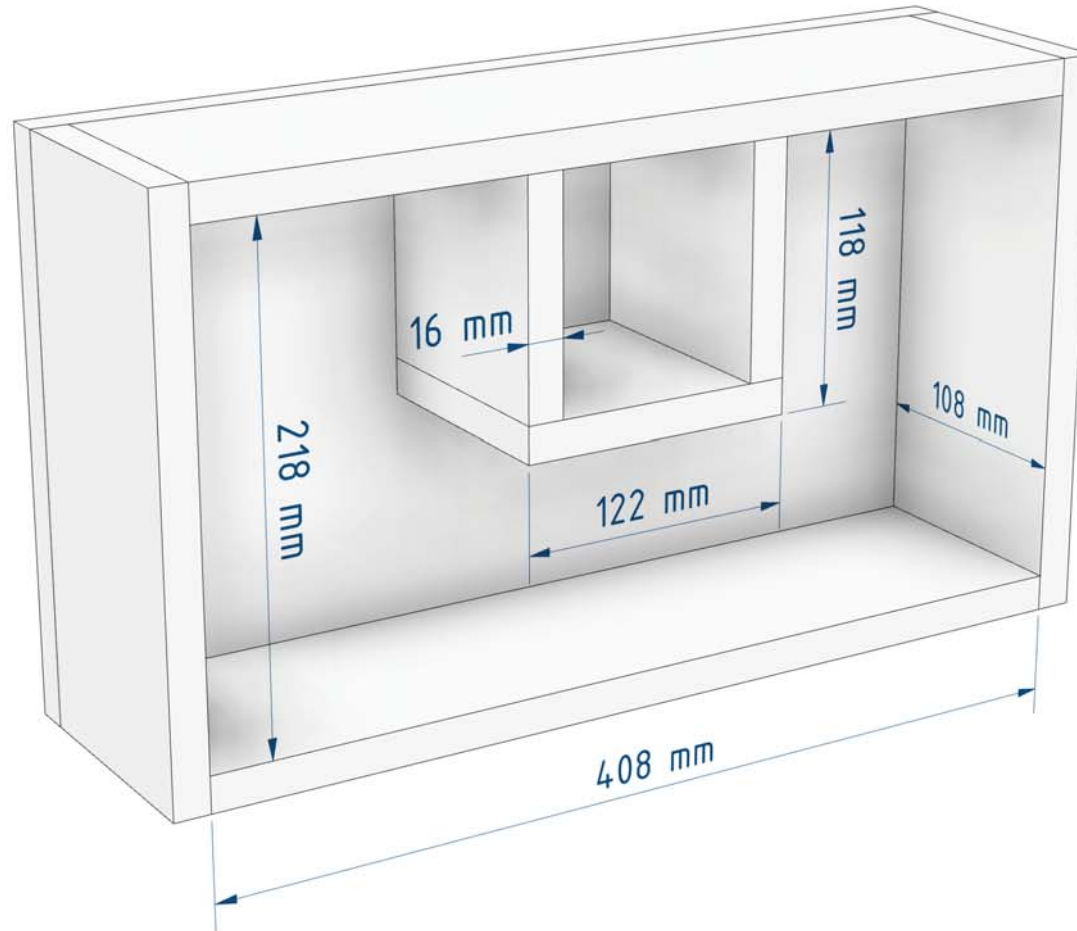

## 2-Way Bassreflex Loudspeaker

» Always check the measurements of the used parts!

» Terminal, feet & handles are to be added as desired.

» Cumulus 5

» Always check the measurements of the used parts!

» Terminal, feet & handles are to be added as desired.