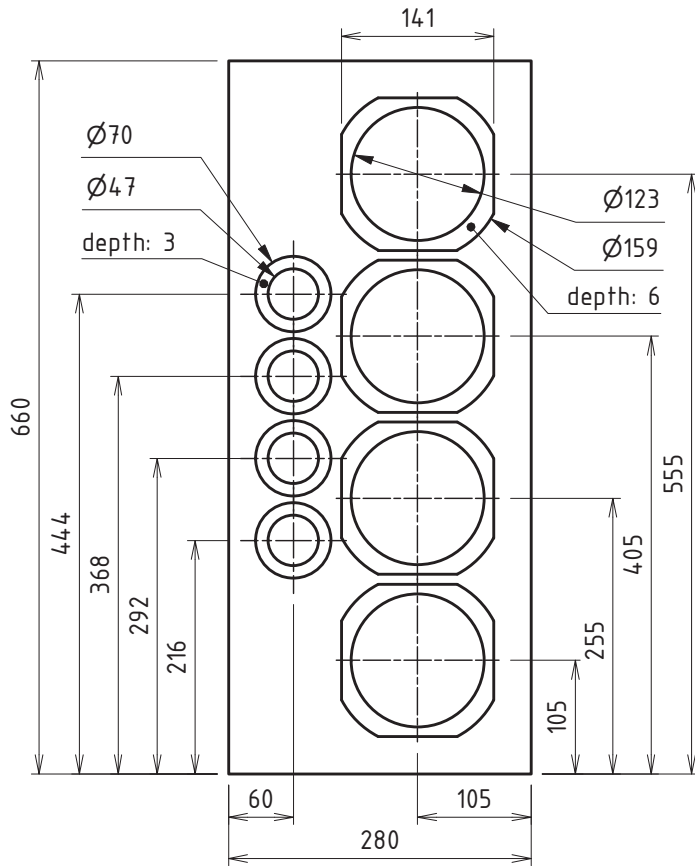

Front View

Side View

Back View

Top View

terminal cutout
as needed

Omnes Audio T 25 H

Omnes Audio MW 5.4

This drawing shows the left channel. Right channel casing is mirrored.
To ensure optimal fit: Always check the actual measurements of the used parts!

Omnes Audio Line Array

BPA Reference Enclosure Nr. 1030

Version 1.0
11.04.2022

Sheet 1 of 1