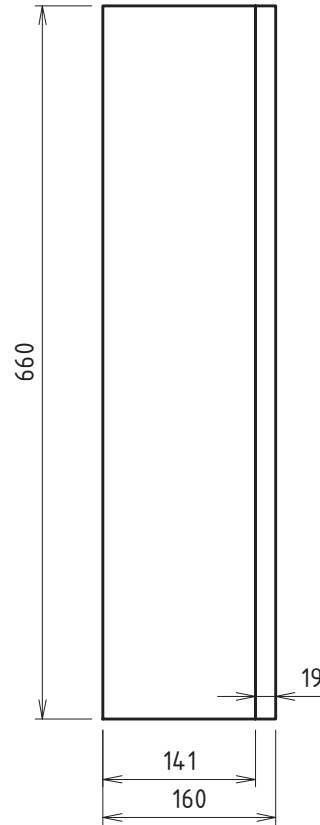

Front View

Side View

Back View

Top View

terminal cutout
as needed

Omnes Audio T 25 H

Omnes Audio MW 5.4

This drawing shows the left channel. Right channel casing is mirrored.
To ensure optimal fit: Always check the actual measurements of the used parts!