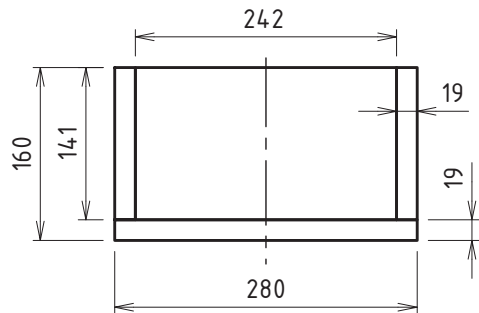

Front View

Side View

Back View

Top View

terminal cutout
as needed

Omnes Audio T 25 H

Omnes Audio MW 5.4

This drawing shows the left channel. Right channel casing is mirrored.
To ensure optimal fit: Always check the actual measurements of the used parts!