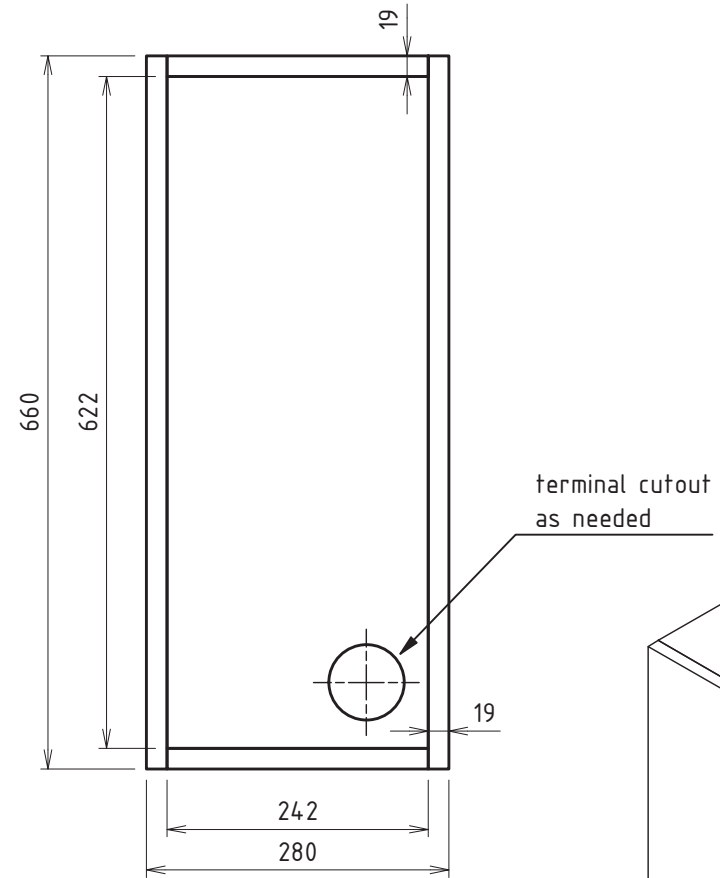

Front View

Side View

Back View

Top View

terminal cutout
as needed

Omnes Audio T 25 H

Omnes Audio MW 5.4

This drawing shows the left channel. Right channel casing is mirrored.
To ensure optimal fit: Always check the actual measurements of the used parts!