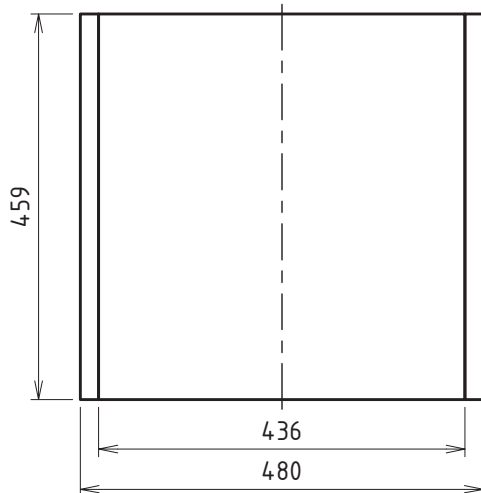

Top View

Omnes Audio Subwoofer 8" BR x4
BPA Reference Enclosure Nr. 1036

Version 1.1
13.09.2023

Sheet 2 of 3