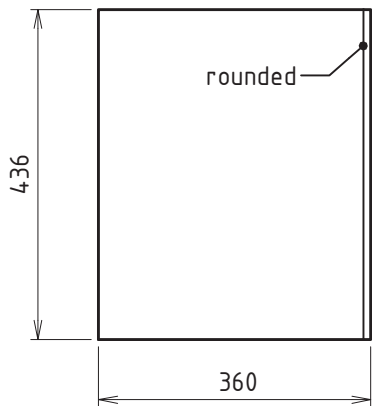

Top / Bottom Panel (x2)

Port Panel

- > Material thickness = 22 mm
- > All rounded edges = R 10 mm
- > Always check the actual measurements of the used parts!

Omnes Audio Subwoofer 8" BR x4
BPA Reference Enclosure Nr. 1036

Version 1.1
13.09.2023

Sheet 3 of 3