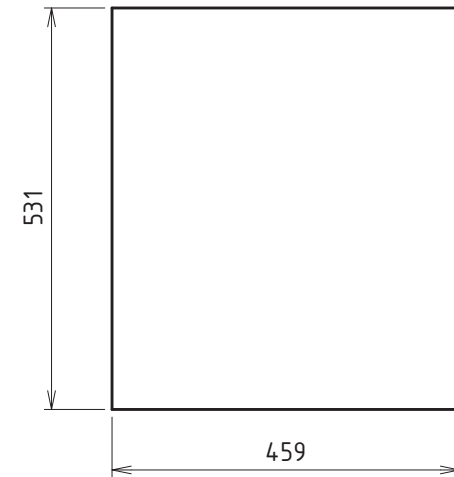

Side Panels (x2)