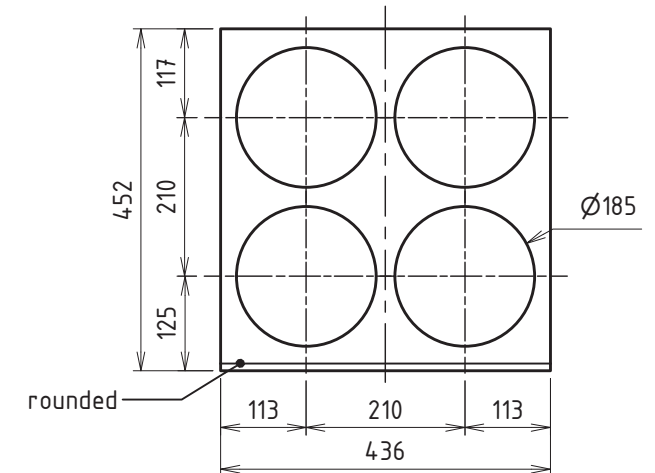

- > Volume: 70 l
- > Port area: 145 cm<sup>2</sup>
- > Port length: 44 cm

Omnes Audio Subwoofer 8" BR x4  
BPA Reference Enclosure Nr. 1036

Version 1.1  
13.09.2023

Sheet 1 of 3

Front View

Side View

Section View

Stiffening 1

Stiffening 2

Front Panel

Port Stiffening

- > Material thickness = 22 mm
- > All rounded edges = R 10 mm
- > Always check the actual measurements of the used parts!

Omnes Audio Subwoofer 8" BR x4  
BPA Reference Enclosure Nr. 1036