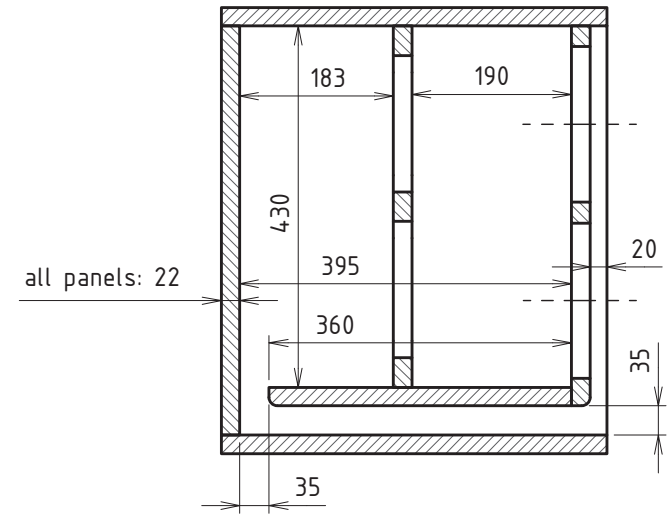

- > Volume: 70 l
- > Port area: 145 cm<sup>2</sup>
- > Port length: 44 cm

Omnes Audio Subwoofer 8" BR x4  
BPA Reference Enclosure Nr. 1036

Version 1.1  
13.09.2023

Sheet 1 of 3

Front View

Side View

Section View