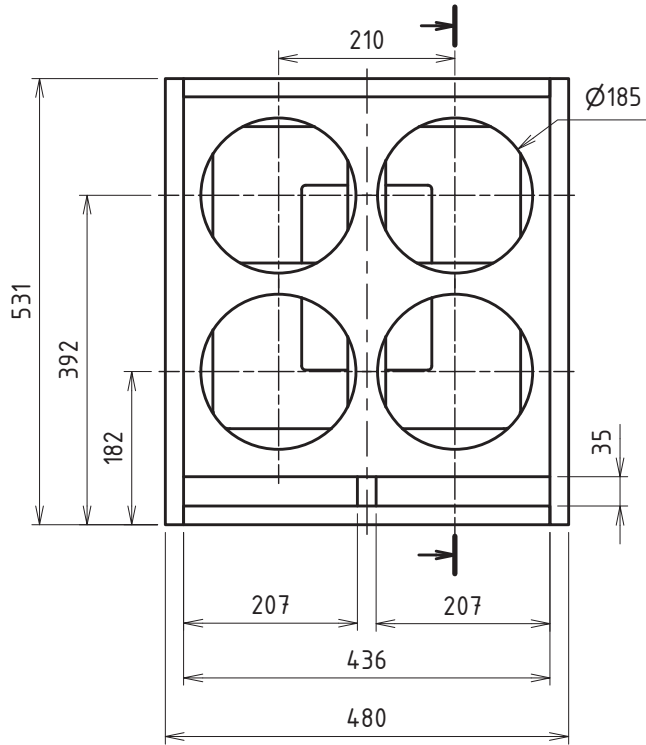

- > Volume: 70 l
- > Port area: 145 cm<sup>2</sup>
- > Port length: 44 cm

Omnes Audio Subwoofer 8" BR x4  
BPA Reference Enclosure Nr. 1036

Version 1.1  
13.09.2023

Sheet 1 of 3

Front View

Side View

Section View