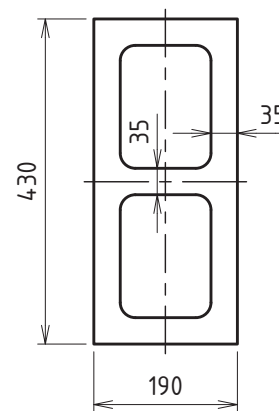

- > Volume: 70 l
- > Port area: 145 cm<sup>2</sup>
- > Port length: 44 cm

Omnes Audio Subwoofer 8" BR x4  
BPA Reference Enclosure Nr. 1036

Version 1.1  
13.09.2023

Sheet 1 of 3

Front View

Side View

Section View

Stiffening 1

Stiffening 2

Front Panel

Port Stiffening

- > Material thickness = 22 mm
- > All rounded edges = R 10 mm
- > Always check the actual measurements of the used parts!

Omnes Audio Subwoofer 8" BR x4  
BPA Reference Enclosure Nr. 1036