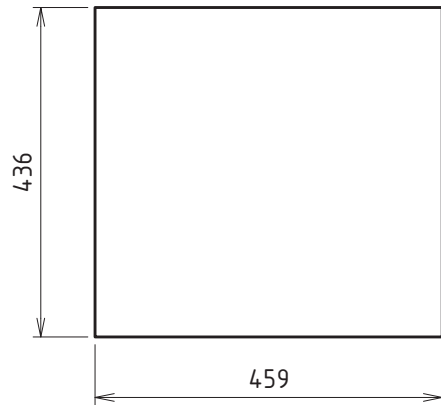

Top / Bottom Panel (x2)