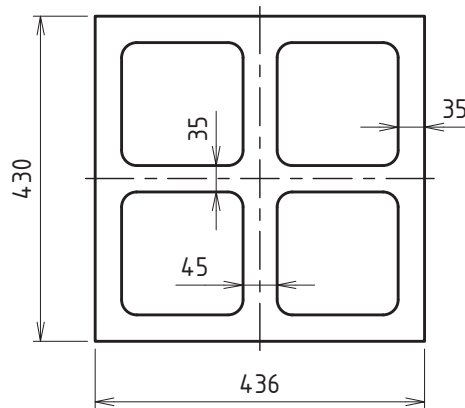

- > Volume: 70 l
- > Port area: 145 cm<sup>2</sup>
- > Port length: 44 cm

Omnes Audio Subwoofer 8" BR x4  
BPA Reference Enclosure Nr. 1036

Version 1.1  
13.09.2023

Sheet 1 of 3

Front View

Side View

Section View

Stiffening 1

Stiffening 2

Front Panel

Port Stiffening

- > Material thickness = 22 mm
- > All rounded edges = R 10 mm
- > Always check the actual measurements of the used parts!

Omnes Audio Subwoofer 8" BR x4  
BPA Reference Enclosure Nr. 1036