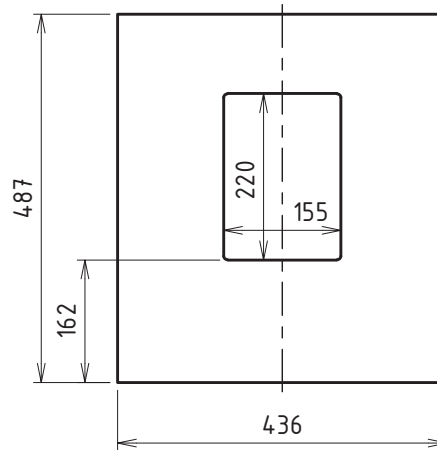

Top / Bottom Panel (x2)

Rear Panel

- > Material thickness = 22 mm
- > All rounded edges = R 10 mm
- > Always check the actual measurements of the used parts!

Omnes Audio Subwoofer 8" BR x4
BPA Reference Enclosure Nr. 1036

Version 1.1
13.09.2023

Sheet 3 of 3