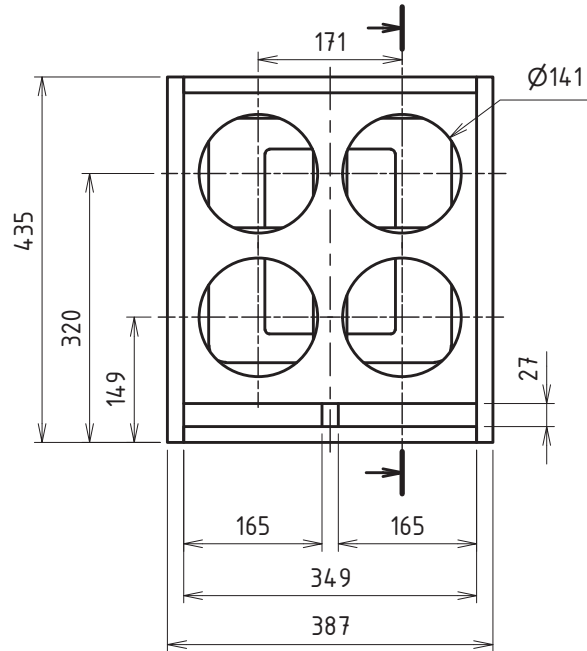

- > Volume: 45 l
- > Port area: 89 cm<sup>2</sup>
- > Port length: 43 cm

Omnes Audio Subwoofer 6" BR x4  
BPA Reference Enclosure Nr. 1035

Version 1.1  
13.09.2023

Sheet 1 of 3

Front View

Side View

Section View

Stiffening 1

Stiffening 2

Front Panel

Port Stiffening

- > Material thickness = 19 mm
- > All rounded edges = R 10 mm
- > Always check the actual measurements of the used parts!

Omnes Audio Subwoofer 6" BR x4  
BPA Reference Enclosure Nr. 1035