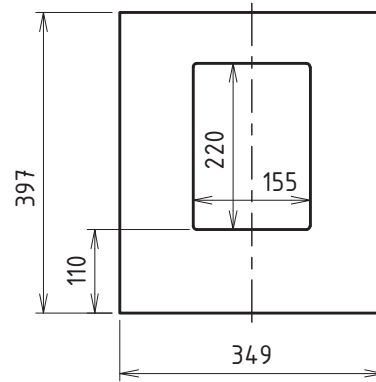

Rear Panel

- > Material thickness = 19 mm
- > All rounded edges = R 10 mm
- > Always check the actual measurements of the used parts!

Omnes Audio Subwoofer 6" BR x4
BPA Reference Enclosure Nr. 1035

Version 1.1
13.09.2023

Sheet 3 of 3