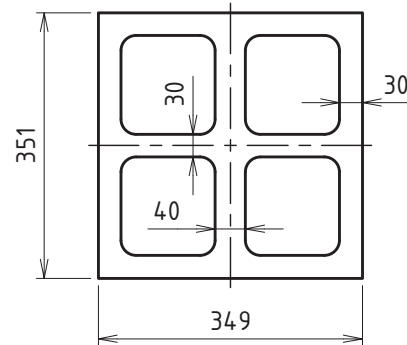

- > Volume: 45 l
- > Port area: 89 cm<sup>2</sup>
- > Port length: 43 cm

Omnes Audio Subwoofer 6" BR x4  
BPA Reference Enclosure Nr. 1035

Version 1.1  
13.09.2023

Sheet 1 of 3

Front View

Side View

Section View

Stiffening 1

Stiffening 2

Front Panel

Port Stiffening

- > Material thickness = 19 mm
- > All rounded edges = R 10 mm
- > Always check the actual measurements of the used parts!

Omnes Audio Subwoofer 6" BR x4  
BPA Reference Enclosure Nr. 1035