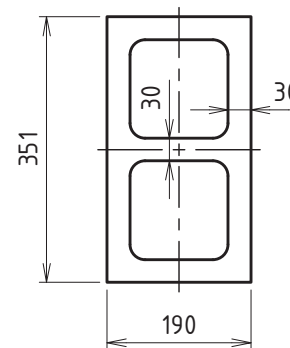

- > Volume: 45 l
- > Port area: 89 cm<sup>2</sup>
- > Port length: 43 cm

Omnes Audio Subwoofer 6" BR x4  
BPA Reference Enclosure Nr. 1035

Version 1.1  
13.09.2023

Sheet 1 of 3

Front View

Side View

Section View

Top View

Omnes Audio Subwoofer 6" BR x4  
BPA Reference Enclosure Nr. 1035

Version 1.1  
13.09.2023

Sheet 2 of 3

Top / Bottom Panel (x2)

Rear Panel

Side Panels (x2)

Port Panel

Stiffening 1

Stiffening 2

Front Panel

Port Stiffening

- > Material thickness = 19 mm
- > All rounded edges = R 10 mm
- > Always check the actual measurements of the used parts!

Omnes Audio Subwoofer 6" BR x4  
BPA Reference Enclosure Nr. 1035