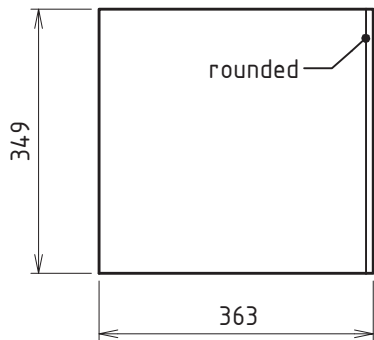

Port Panel

- > Material thickness = 19 mm
- > All rounded edges = R 10 mm
- > Always check the actual measurements of the used parts!

Omnes Audio Subwoofer 6" BR x4
BPA Reference Enclosure Nr. 1035

Version 1.1
13.09.2023

Sheet 3 of 3