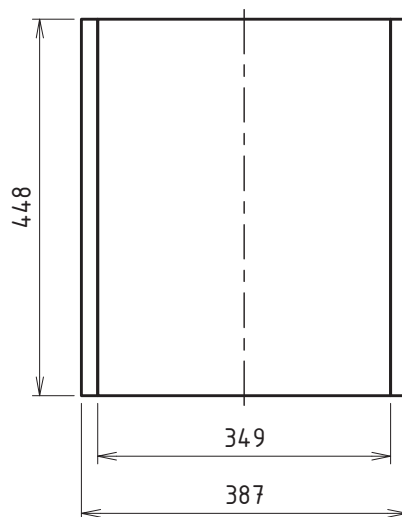

Top View

Omnes Audio Subwoofer 6" BR x4
BPA Reference Enclosure Nr. 1035

Version 1.1
13.09.2023

Sheet 2 of 3