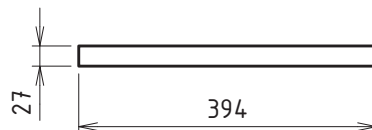

Stiffening 1

Stiffening 2

Front Panel

Port Stiffening

- > Material thickness = 19 mm
- > All rounded edges = R 10 mm
- > Always check the actual measurements of the used parts!

Omnes Audio Subwoofer 6" BR x4  
BPA Reference Enclosure Nr. 1035