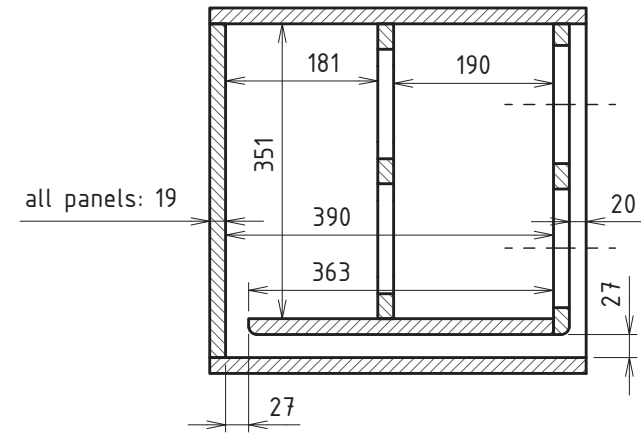

- > Volume: 45 l
- > Port area: 89 cm<sup>2</sup>
- > Port length: 43 cm

Omnes Audio Subwoofer 6" BR x4  
BPA Reference Enclosure Nr. 1035

Version 1.1  
13.09.2023

Sheet 1 of 3

Front View

Side View

Section View