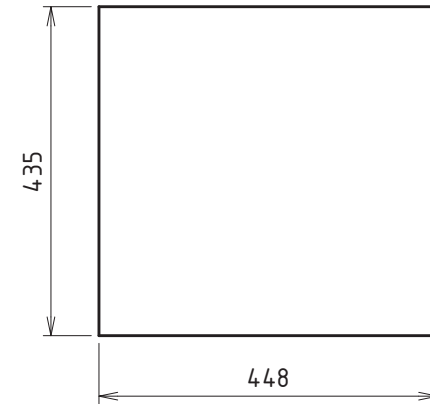

Side Panels (x2)