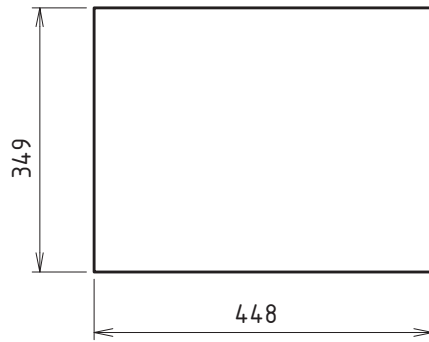

Top / Bottom Panel (x2)