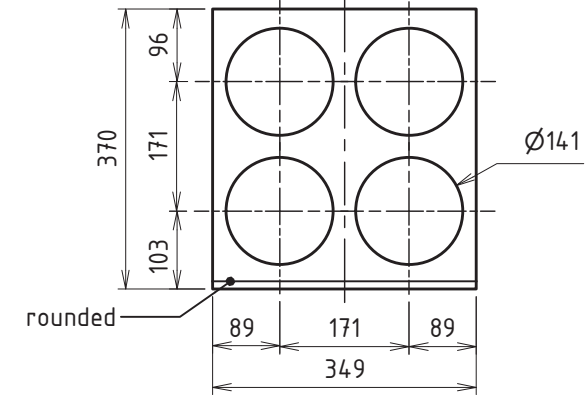

- > Volume: 45 l
- > Port area: 89 cm<sup>2</sup>
- > Port length: 43 cm

Omnes Audio Subwoofer 6" BR x4  
BPA Reference Enclosure Nr. 1035

Version 1.1  
13.09.2023

Sheet 1 of 3

Front View

Side View

Section View

Stiffening 1

Stiffening 2

Front Panel

Port Stiffening

- > Material thickness = 19 mm
- > All rounded edges = R 10 mm
- > Always check the actual measurements of the used parts!

Omnes Audio Subwoofer 6" BR x4  
BPA Reference Enclosure Nr. 1035