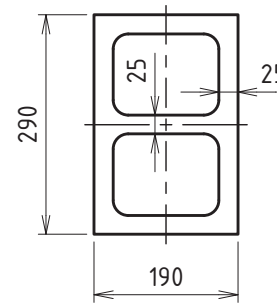

- > Volume: 32 l
- > Port area: 60 cm²
- > Port length: 43 cm

Omnes Audio Subwoofer 5" BR x4
BPA Reference Enclosure Nr. 1026

Version 1.2
13.09.2023

Sheet 1 of 3

Front View

Side View

Section View

Top View

Omnes Audio Subwoofer 5" BR x4
BPA Reference Enclosure Nr. 1026

Version 1.2
13.09.2023

Sheet 2 of 3

Top / Bottom Panel (x2)

Rear Panel

Side Panels (x2)

Port Panel

Stiffening 1

Stiffening 2

Front Panel

Port Stiffening

- > Material thickness = 19 mm
- > All rounded edges = R 10 mm
- > Always check the actual measurements of the used parts!

Omnes Audio Subwoofer 5" BR x4
BPA Reference Enclosure Nr. 1026