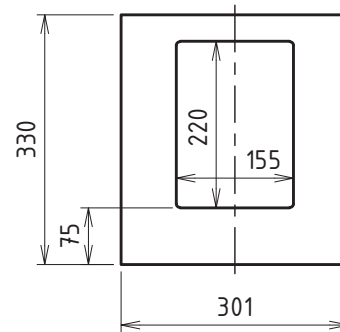

Top / Bottom Panel (x2)

Rear Panel

- > Material thickness = 19 mm
- > All rounded edges = R 10 mm
- > Always check the actual measurements of the used parts!

Omnes Audio Subwoofer 5" BR x4
BPA Reference Enclosure Nr. 1026

Version 1.2
13.09.2023

Sheet 3 of 3