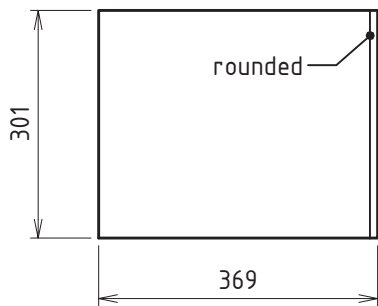

Top / Bottom Panel (x2)

Port Panel

- > Material thickness = 19 mm
- > All rounded edges = R 10 mm
- > Always check the actual measurements of the used parts!

Omnes Audio Subwoofer 5" BR x4
BPA Reference Enclosure Nr. 1026

Version 1.2
13.09.2023

Sheet 3 of 3