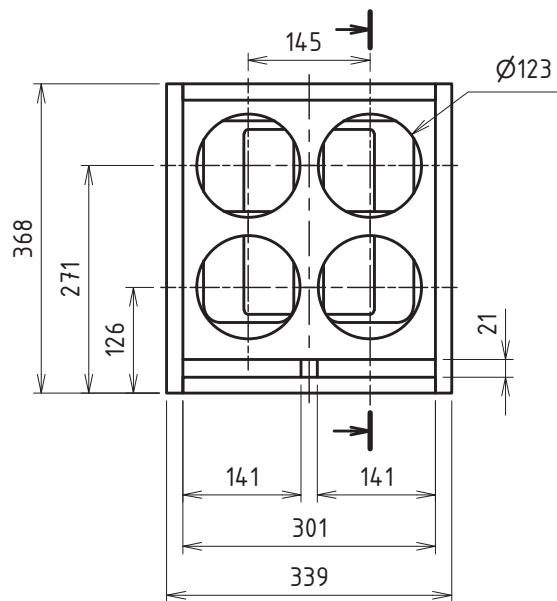

- > Volume: 32 l
- > Port area: 60 cm²
- > Port length: 43 cm

Omnes Audio Subwoofer 5" BR x4
BPA Reference Enclosure Nr. 1026

Version 1.2
13.09.2023

Sheet 1 of 3

Front View

Side View

Section View

Top View

Stiffening 2

Front Panel

Port Stiffening

- > Material thickness = 19 mm
- > All rounded edges = R 10 mm
- > Always check the actual measurements of the used parts!

Omnes Audio Subwoofer 5" BR x4
BPA Reference Enclosure Nr. 1026