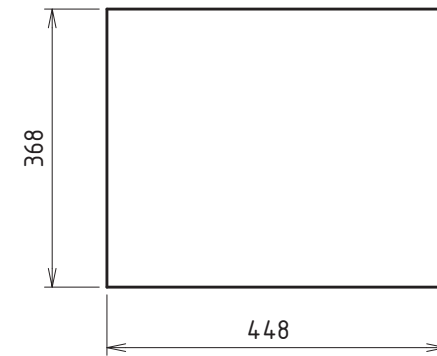

Side Panels (x2)