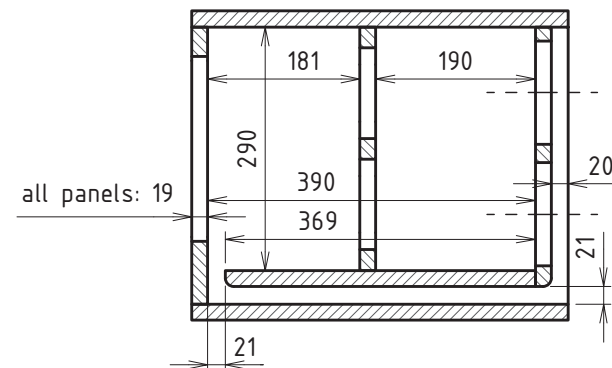

- > Volume: 32 l
- > Port area: 60 cm²
- > Port length: 43 cm

Omnes Audio Subwoofer 5" BR x4
BPA Reference Enclosure Nr. 1026

Version 1.2
13.09.2023

Sheet 1 of 3

Front View

Side View

Section View

Top View