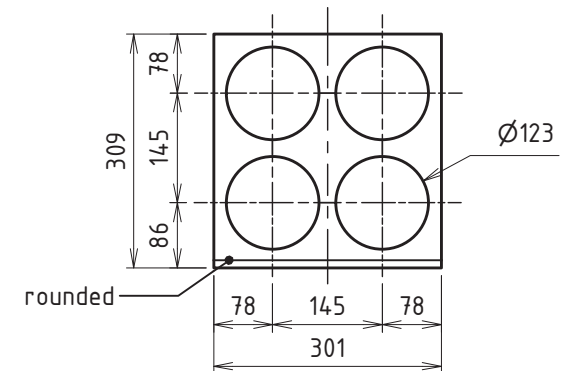

- > Volume: 32 l
- > Port area: 60 cm²
- > Port length: 43 cm

Omnes Audio Subwoofer 5" BR x4
BPA Reference Enclosure Nr. 1026

Version 1.2
13.09.2023

Sheet 1 of 3

Front View

Side View

Section View

Top View

Stiffening 2

Front Panel

Port Stiffening

- > Material thickness = 19 mm
- > All rounded edges = R 10 mm
- > Always check the actual measurements of the used parts!

Omnes Audio Subwoofer 5" BR x4
BPA Reference Enclosure Nr. 1026