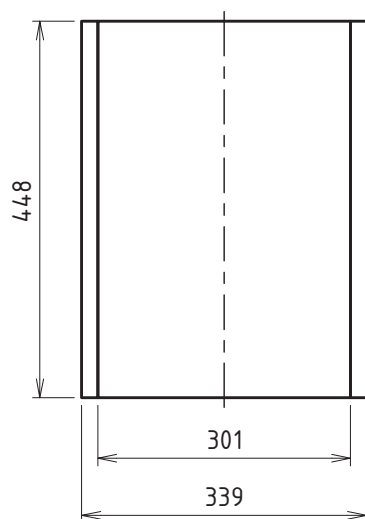

- > Volume: 32 l
- > Port area: 60 cm²
- > Port length: 43 cm

Omnes Audio Subwoofer 5" BR x4
BPA Reference Enclosure Nr. 1026

Version 1.2
13.09.2023

Sheet 1 of 3

Front View

Side View

Section View

Top View