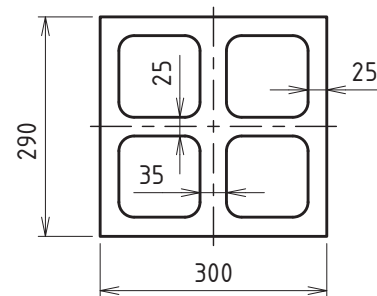

- > Volume: 32 l
- > Port area: 60 cm²
- > Port length: 43 cm

Omnes Audio Subwoofer 5" BR x4
BPA Reference Enclosure Nr. 1026

Version 1.2
13.09.2023

Sheet 1 of 3

Front View

Side View

Section View

Top View

Stiffening 2

Front Panel

Port Stiffening

- > Material thickness = 19 mm
- > All rounded edges = R 10 mm
- > Always check the actual measurements of the used parts!

Omnes Audio Subwoofer 5" BR x4
BPA Reference Enclosure Nr. 1026