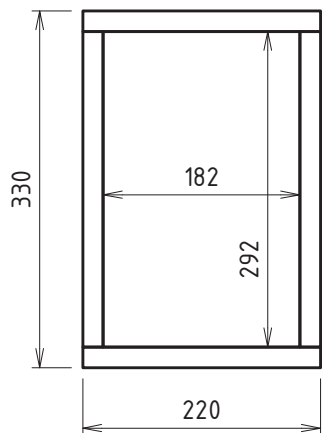

Front View

Section

Top View

- Terminal as needed
- Add bracing for stability
- Fullrange driver: Markaudio Alpair 10
- Bassreflex pipe: BR HP 50
 - > Nominal diameter = 50 mm
 - > Length = 85 mm

Dampening

- > Loosely filled with polyester wadding

> Material thickness = 19 mm

> Always check the actual measurements of the used speaker parts and pipes.

Markaudio Alpair 10 BR

BPA Reference Enclosure Nr. 1041

Version 1.0
20.09.2022