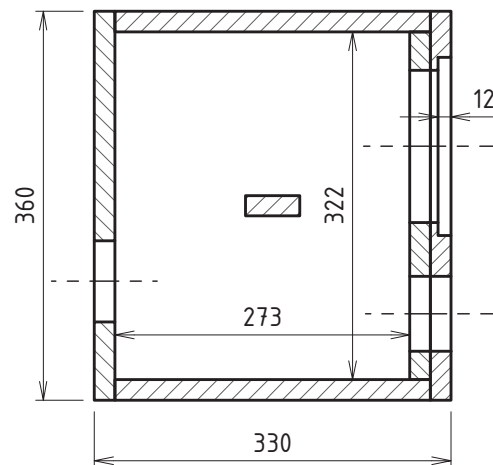

Front View

Section

Top View

- Terminal as needed
- Add bracing for stability
- Fullrange driver: Markaudio Alpair 10
- Bassreflex pipe: BR HP 50
 - > Nominal diameter = 50 mm
 - > Length = 85 mm

Dampening

- > Loosely filled with polyester wadding

> Material thickness = 19 mm

> Always check the actual measurements of the used speaker parts and pipes.

Markaudio Alpair 10 BR

BPA Reference Enclosure Nr. 1041

Version 1.0
20.09.2022