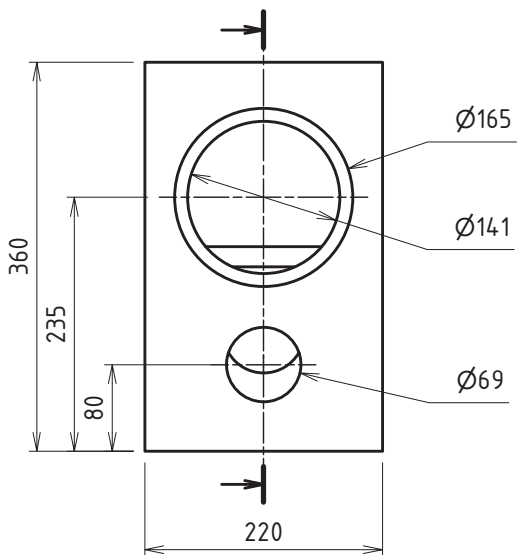

Front View

Section

Top View

- Terminal as needed
- Add bracing for stability
- Fullrange driver: Markaudio Alpair 10
- Bassreflex pipe: BR HP 50
 - > Nominal diameter = 50 mm
 - > Length = 85 mm

Dampening

- > Loosely filled with polyester wadding

> Material thickness = 19 mm

> Always check the actual measurements of the used speaker parts and pipes.

Markaudio Alpair 10 BR

BPA Reference Enclosure Nr. 1041

Version 1.0
20.09.2022